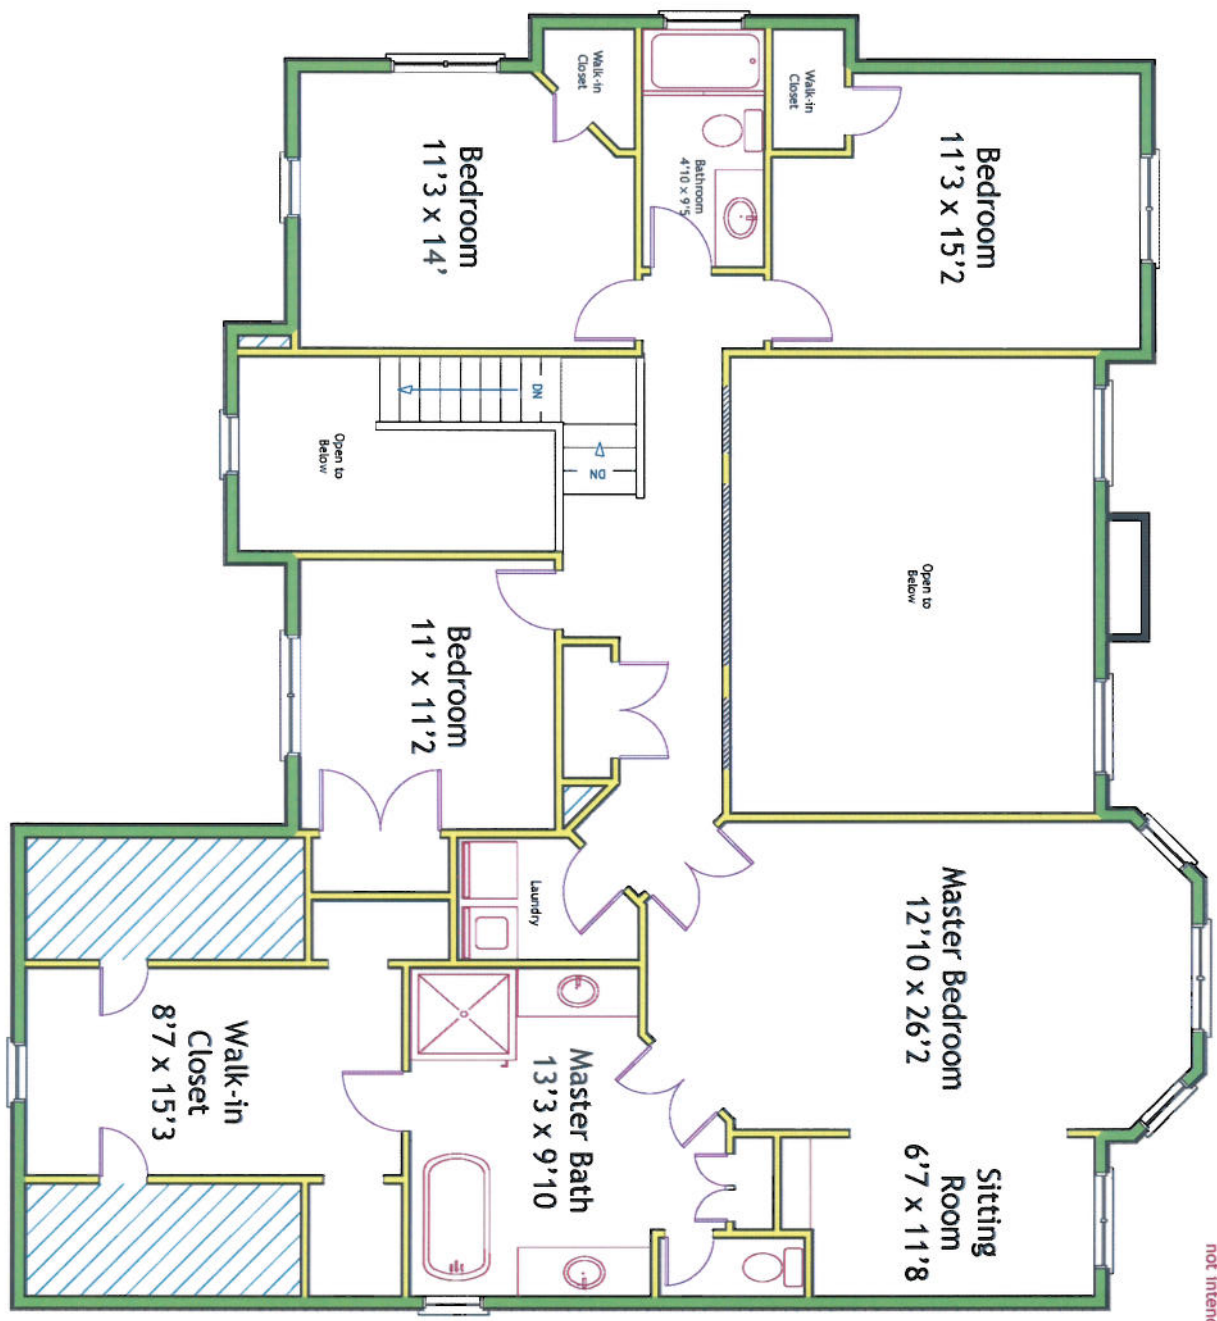

# 1st Level-99 Walpole Street Dover, Massachusetts

Floor Plans were created for the purpose of depicting the property's characteristics and are not intended as record of the actual dimensions

Floor Plans were created for the purpose of depicting the property's characteristics and are not intended as record of the actual dimensions