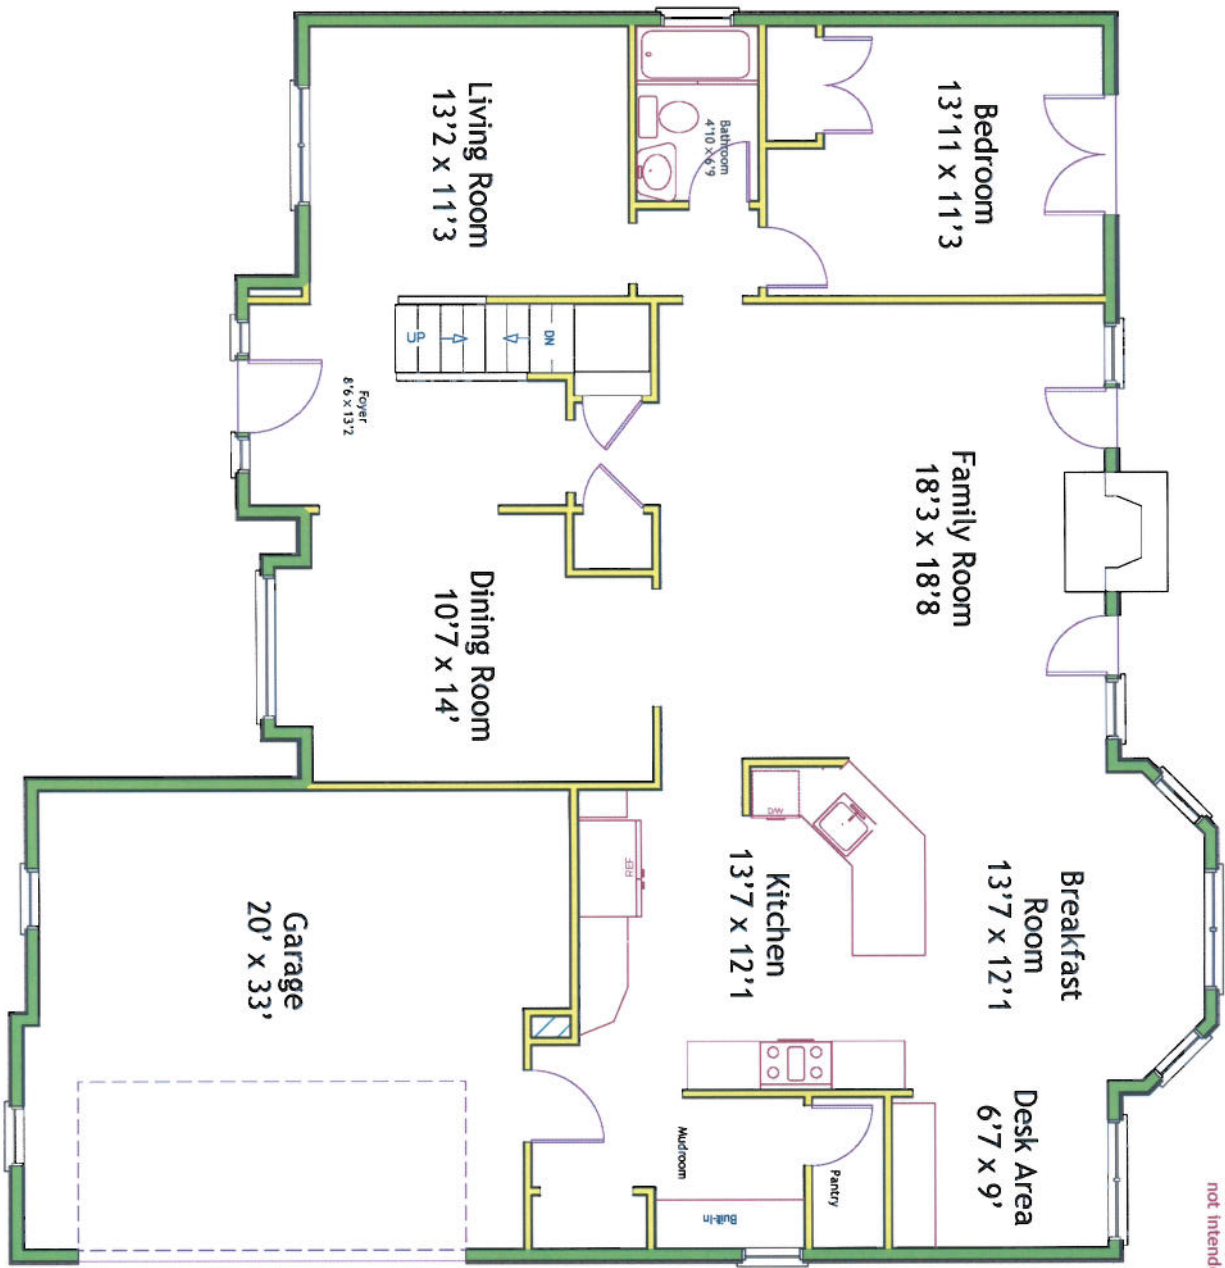

# 1st Level-99 Walpole Street Dover, Massachusetts

Floor Plans were created for the purpose of depicting the property's characteristics and are not intended as record of the actual dimensions

Floor Plans were created for the purpose of depicting the property's characteristics and are not intended as record of the actual dimensions